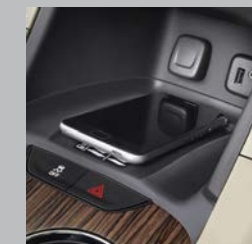

Wireless Charging System

Stay connected with this Wireless Charging System featuring a mat that perfectly fits in the bottom of the open storage area in front of your shifter. Your phone/device will charge when placed in the recess area of the mat. Requires compatible phone/device.

Part Detail	Part	Install
Wireless Charging System	84080694	1.50