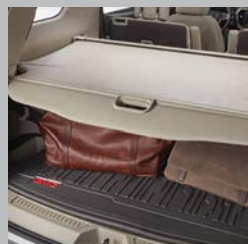

Cargo Rails

Increase the functionality of your vehicle's cargo area with these Floor-Mounted Cargo Management System Rails. These rails form the base for mounting other cargo management accessories, including the Cargo Tie-Down Rings, Cargo Stabilizer (Fence), Horizontal Cargo Net and Flexible Cargo Divider.

Part Detail	Part	Install
Floor-Mounted Cargo Management System Rails	84168031	0.75

Cargo Security Shade

Protect your possessions from direct sunlight and conceal them in the cargo area of your vehicle with this Cargo Security Shade. It mounts behind the second-row seat and is designed to extend rearward above the cargo area when in use.

Part Detail	Part	Install
Cargo Security Shade, Jet Black	23280748	0.10
Cargo Security Shade, Light Ash Gray	23280747	0.10
Cargo Security Shade, Shale	23280746	0.10

Cargo Tie-Down Rings

Transport your cargo more securely with these Tie-Down Rings. They mount on the horizontal rails in the cargo area of your vehicle and are perfect for tying down cargo, preventing it from shifting while in transit.

Part Detail	Part	Install
Tie-Down Rings	22745520	0.50

Custom Molded Cargo Tray

The Integrated Cargo Liner covers the cargo area floor and the back of the third-row seat, providing enhanced protection when carrying items of various sizes. Since this innovative liner articulates with the 60/40 split-folding rear seat, it does not need to be removed from the vehicle when carrying passengers in the third-row seat.

Part Detail	Part	Install
Custom Molded Integrated Cargo Liner, Jet Black with Red GMC Logo	23398828	0.10

ELECTRONICS

Audio - Associated Accessories