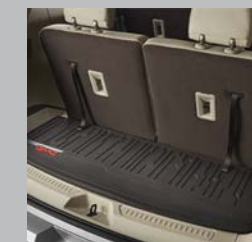

Part Detail	Part	Install
Cargo Area Mat, Premium All-Weather in Cocoa with GMC Logo	23357004	0.10
Cargo Area Mat, Premium All-Weather in Dark Ash Gray with GMC Logo	23357005	0.10
Cargo Area Mat, Premium All-Weather in Jet Black with GMC Logo	23357006	0.10
Cargo Area Mat, Premium All-Weather in Jet Black with GMC Logo, For All-Terrain with Cargo Area Rails	84184219	0.10
Cargo Area Mat, Premium All-Weather in Jet Black with GMC Logo, For All-Terrain without Cargo Area Rails	84184221	0.10
Cargo Liner in Jet Black with GMC Logo	23398828	0.10

Cargo Net

Help keep cargo in place in the rear of your vehicle with this handy Cargo Net.

Part Detail	Part	Install
Horizontal Cargo Net, Black	84051444	0.10
Vertical Cargo Net, Black	84051443	0.50

Cargo Organizer

This durable, flexible, collapsible Cargo Organizer has multiple compartments, allowing you to carry lightweight items of various sizes in the rear of your vehicle. It can be folded flat, or removed from the vehicle as needed.

Part Detail	Part	Install
Cargo Organizer, Black with GMC Logo	19202576	0.10

Cargo Organizer

The adjustable, flexible Cargo Partition mounts to the available floor-mounted cargo rails in your vehicle's cargo area to help prevent shifting while in transit and keep larger items contained.

Part Detail	Part	Install
Cargo Partition, Flexible	22749384	0.10