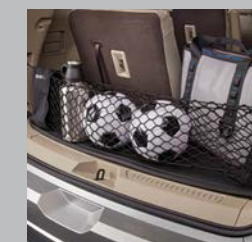

Part Detail	Part	Install
Cargo Area Mat, Premium All-Weather in Cocoa with GMC Logo	23357004	0.10
Cargo Area Mat, Premium All-Weather in Dark Ash Gray with GMC Logo	23357005	0.10
Cargo Area Mat, Premium All-Weather in Jet Black with GMC Logo	23357006	0.10
Cargo Area Mat, Premium All-Weather in Jet Black with GMC Logo, For All-Terrain with Cargo Area Rails	84184219	0.10
Cargo Area Mat, Premium All-Weather in Jet Black with GMC Logo, For All-Terrain without Cargo Area Rails	84184221	0.10
Cargo Liner in Jet Black with GMC Logo	23398828	0.10

Cargo Net

Help keep cargo in place in the rear of your vehicle with this handy Cargo Net.

Part Detail	Part	Install
Horizontal Cargo Net, Black	84051444	0.10
Vertical Cargo Net, Black	84051443	0.50

Cargo Organizer

This durable, flexible, collapsible Cargo Organizer has multiple compartments, allowing you to carry lightweight items of various sizes in the rear of your vehicle. It can be folded flat, or removed from the vehicle as needed.

Part Detail	Part	Install
Cargo Organizer, Black with GMC Logo	19202576	0.10

Cargo Organizer

The adjustable, flexible Cargo Partition mounts to the available floor-mounted cargo rails in your vehicle's cargo area to help prevent shifting while in transit and keep larger items contained.

Part Detail	Part	Install
Cargo Partition, Flexible	22749384	0.10